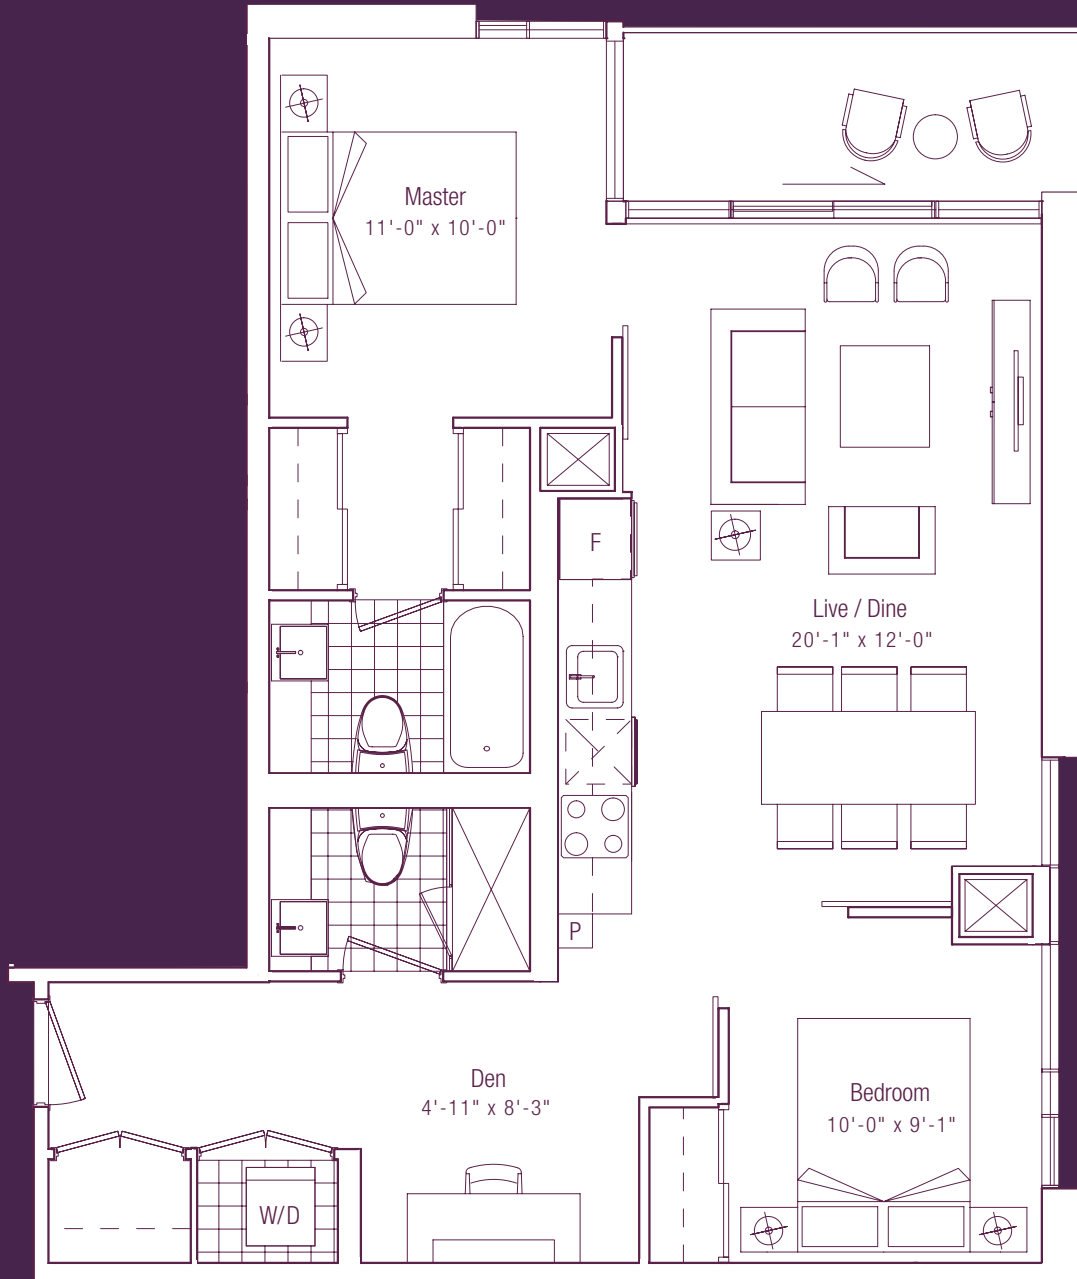

limelight 863 SQ. FT.

two bedroom + den

floor 04 TERRACE ON FLOOR 4

floors 05-15

floors 16-24

floor 25